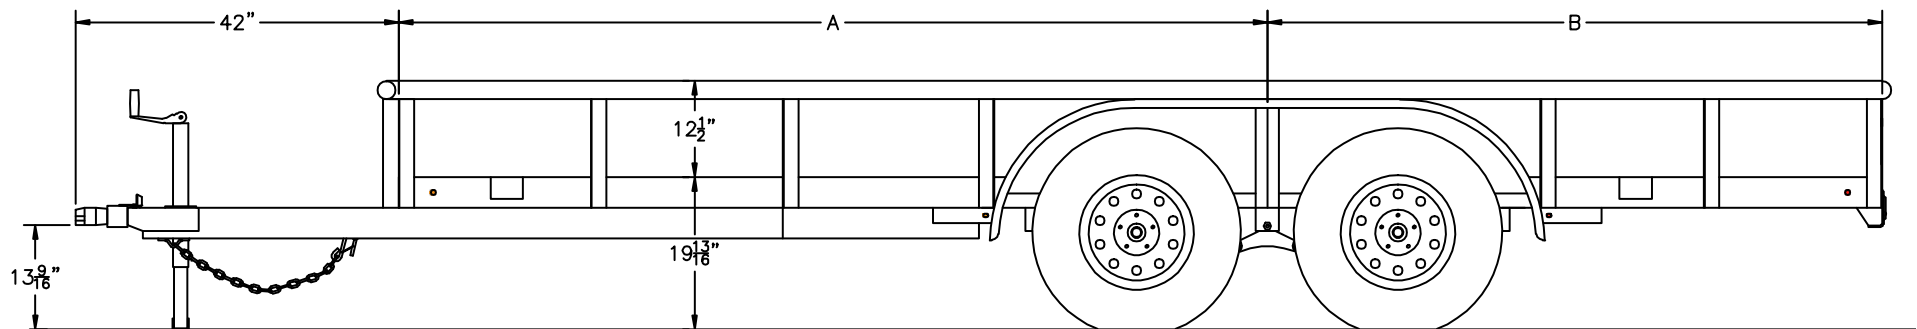

6GT		
	A	B
10'	72"	49"
12'	84"	61"
14'	100"	69"
16'	113"	80"
18'	128"	89"
20'	146"	95"

6GT | ALL-AROUND TANDEM AXLE UTILITY TRAILER

DIAMOND C TRAILERS ♦ 4006 FM 3417 ♦ MT. PLEASANT, TX 75401 ♦ PHONE: 903-572-2834
 TOLL FREE: 800-827-3512 ♦ WEBSITE: WWW.DIAMONDC.COM